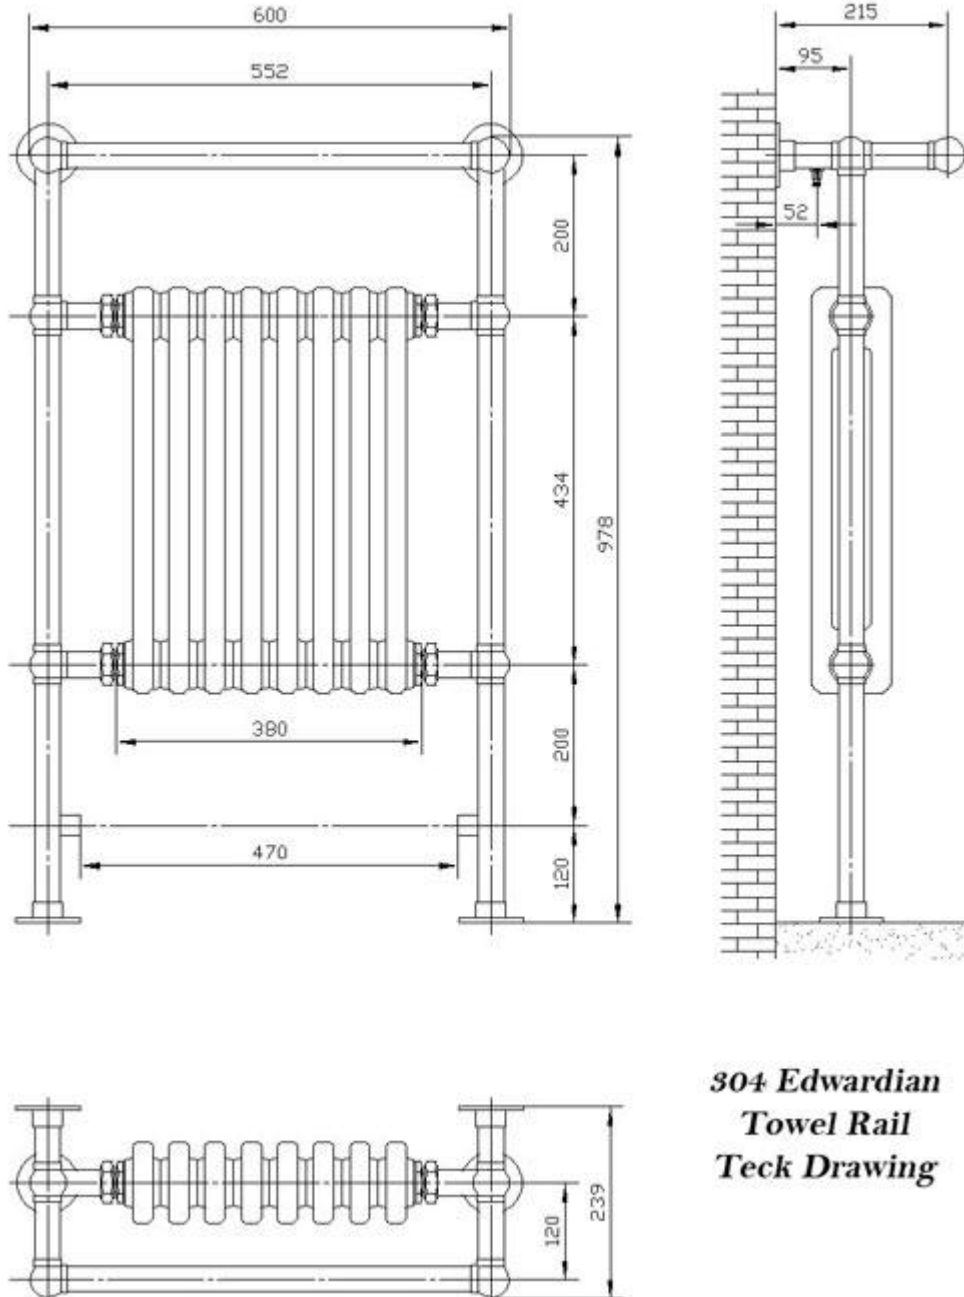

Technical Diagram

***304 Edwardian
Towel Rail
Teck Drawing***

Contact Us

Head Office (Not show Room)
Clayton Horsnell LTD
Unit 6
Corporation Yard
2a Harwich Road
Colchester
Essex
CO4 3BN

Essex Show Room