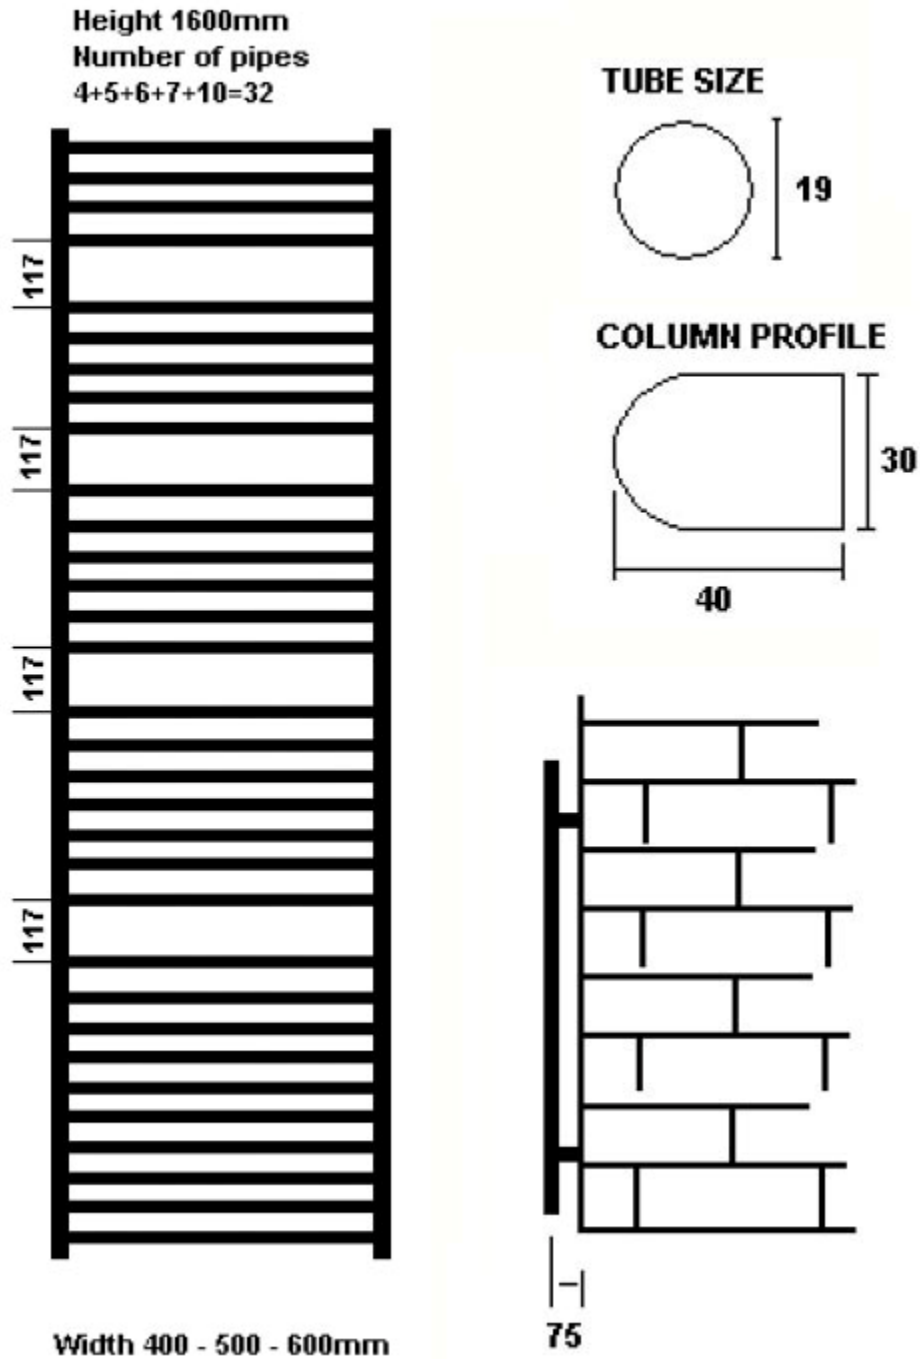

Technical Diagram

When you order a rail and element together the correct sized element is supplied.

Please add an element to your shopping basket to make the rail dual fuel, which makes the rail work in the summer as well, so you can dry your towels all year around. From our point of view, this is a must have when buying the rail for bathroom use. Please note the elements are supplied with a tee to the finish of the rail.