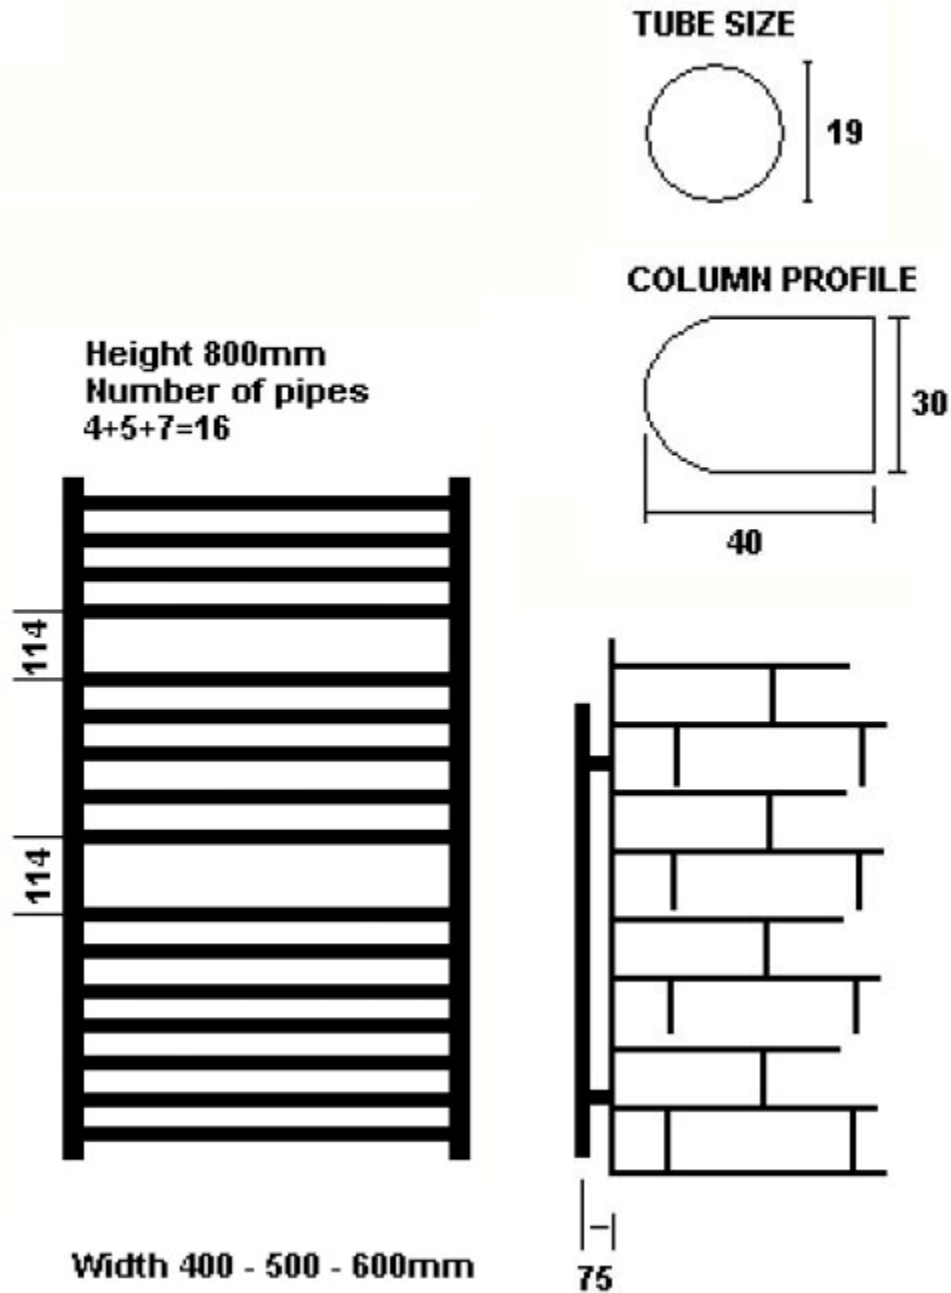

Technical Diagram

When you order a rail and element together the correct sized element is supplied.

Please add an element to your shopping basket to make the rail dual fuel, which makes the rail work in the summer as well, so you can dry your towels all year around. From our point of view, this is a must have when buying the rail for bathroom use. Please note the elements are supplied with a tee to the finish of the rail.